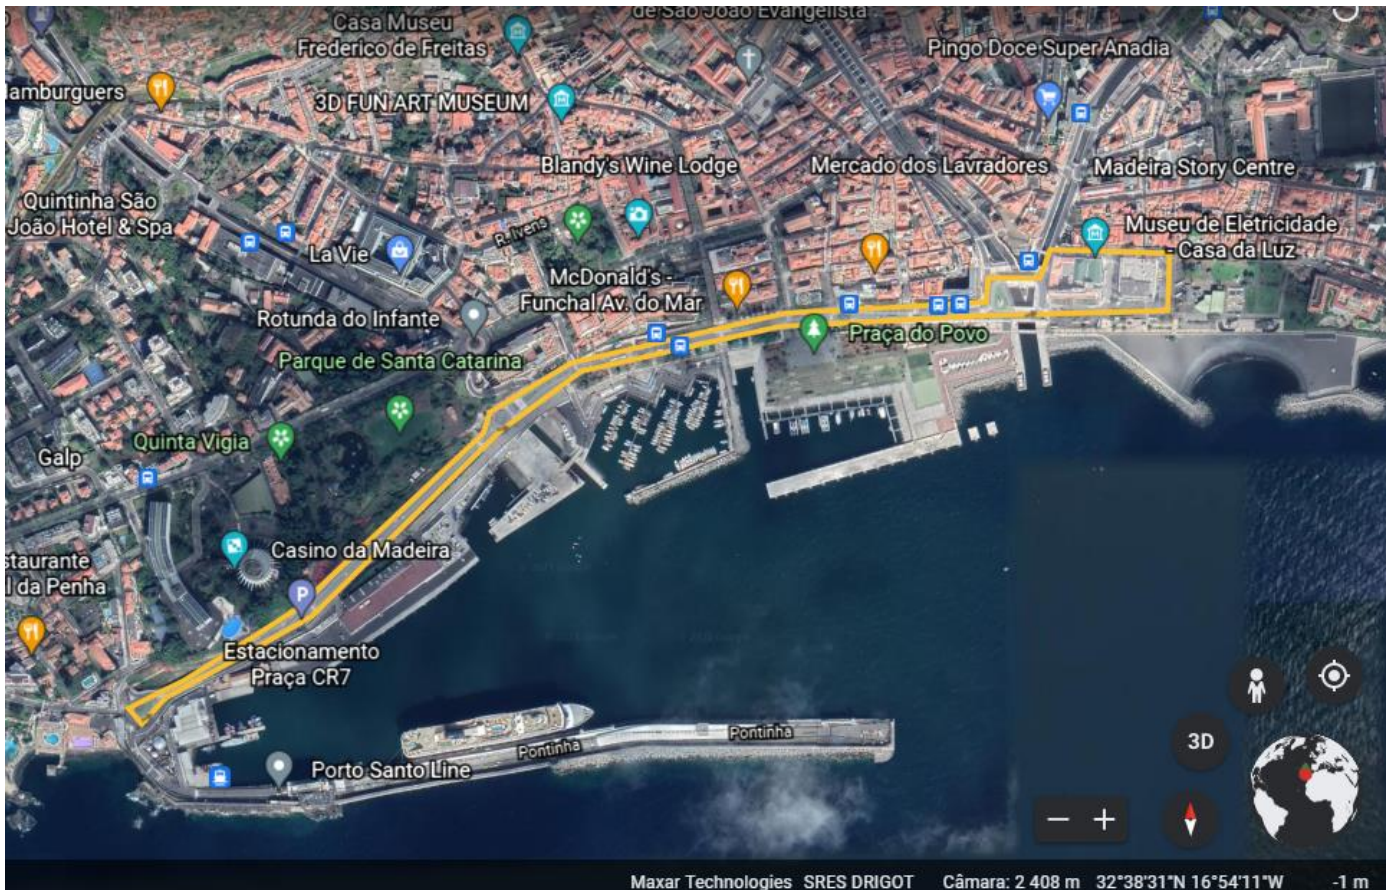

### Course map:

Distance of the lap: **3,3 km**